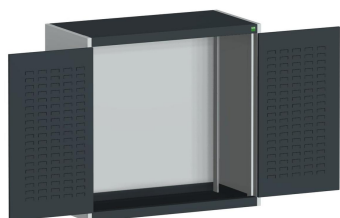

Cubio SMLF-10510-2 cupboard with louvre doors

Cubio SMLF-10510-2 cupboard with louvre doors 1050mm x 525mm x 1000mm. Constructed of sheet steel with a RAL 7035/7016(light grey / anthracite grey) epoxy powder finish.

Attribute	Value
Name	Cubio SMLF-10510-2 cupboard with louvre doors
Part no.	40013014.19V
Depth	650
Width	650
Height	1000
Colour	Light grey / anthracite grey
Product material	Sheet steel
Product surface	Powder coated
EAN code	5039350083192
Customs tariff number	94032080
Product brand	cubio
Door height 1	1500 mm