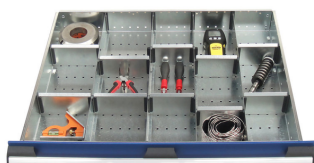

## Cubio Divider Kit ETS-86150-7 15 Comp

Cubio Divider Kit ETS-86150-7 15 Comp to fit 800mm x 650mm x 150mm+ drawer, makes 15 adjustable compartments.

Attribute	Value
Part no.	43020663.51
Name	Cubio Divider Kit ETS-86150-7 15 Comp
Depth	650
Width	800
Height	127
Product material	Sheet steel
Product surface	Galvanised
Product brand	cubio
Cabinet dimensions	800mm x 650mm
No. of Compartments/Sections	15