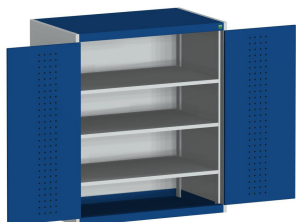

Cubio SMF-10612-1.1 cupboard with perfo door

Cubio heavy duty cupboard with perfo lined doors 1050mm (W) x 650mm (D) x 1200mm (H). Constructed of reinforced welded steel housing. Complete with 3 x galvanised steel shelves with 100kg U.D.L capacity. Finished in hardwearing RAL 7035/5010 (light grey / blue) epoxy polyester powdercoat.

Attribute	Value
Name	Cubio SMF-10612-1.1 cupboard with perfo door
Part no.	40021096.11V
Depth	525
Width	800
Height	2000
Colour	Light grey / blue
Product material	Sheet steel
Product surface	Powder coated
EAN code	5039350031131
Customs tariff number	94032080
Product brand	cubio
Door height 1	800 mm
Number of shelves	3
Shelf Material	Steel
Shelf Load Capacity	100kg