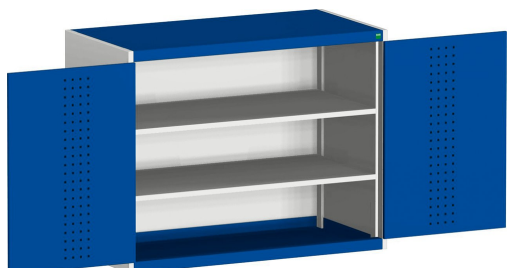

Cubio SMF-13610-1.1 cupboard with perfo door

Cubio heavy duty cupboard with perfo lined doors 1300mm (W) x 650mm (D) x 1000mm (H). Constructed of reinforced welded steel housing. Complete with 2 x galvanised steel shelves with 160kg U.D.L capacity. Finished in hardwearing RAL 7035/5010 (light grey / blue) epoxy polyester powdercoat.

Attribute	Value
Name	Cubio SMF-13610-1.1 cupboard with perfo door
Part no.	40022047.11V
Depth	650
Width	1300
Height	1000
Colour	Light grey / blue
Product material	Sheet steel
Product surface	Powder coated
EAN code	4049751511652
Customs tariff number	94032080
Product brand	cubio
Door height 1	825 mm
Number of shelves	2
Shelf Type	Full Depth
Shelf Material	Steel
Shelf Load Capacity	160kg