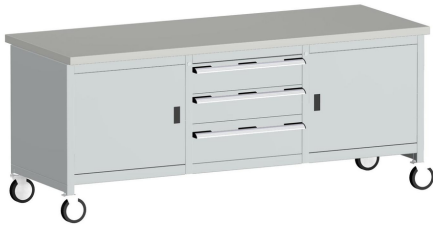

Cubio KWR-2078-3.3 mobile storage bench

Cubio KWR storage bench, with 3 x 50kg U.D.L 100% extension drawers, fitted with drawer blocking and safety locks and 2 x 500mm (H) cupboard. Dimensions - 2000mm (W) x 750mm (D) x 840mm (H), supplied with a 40mm thick lino worktop. Constructed of robust housing with a total load capacity of 300 kg. Finished in hardwearing RAL 7035/7035 (light grey / light grey) epoxy polyester powdercoat, fitted with 4 x swivel castors.

Attribute	Value
Part no.	41002126.16V
Depth	750
Width	2000
Height	840
Colour	Light grey
Product material	Sheet steel
Product surface	Powder coated
Product brand	cubio
Worktop/Housing Top Type	lino
Number of doors	2
Door height 1	475 mm
Number of shelves	2
Drawer height 1	150mm
Drawer height 2	150mm
Drawer height 3	200mm