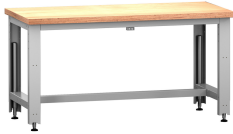

avero 1500mm (l) x 750mm (d) x 1140mm (h) electric height adjustable workbench

Stepless adjustable cubio workbench fitted with an electric hydraulic lift mechanism, adjustable height range from 750mm - 1140mm. Supplied assembled fitted with a 40mm multiplex worktop giving a 200kg U.D.L. load capacity, suitable for use with 250 or 400mm high cubio suspended cabinets.

Attribute	Value
Name	avero 1500mm (l) x 750mm (d) x 1140mm (h) electric height adjustable workbench
Part no.	41003566.16
Depth	750
Width	1500
Height	1140
Colour	Light grey
Product material	Sheet steel
Product surface	Powder coated
Product brand	cubio
Worktop/Housing Top Type	mpx
Height Adjustment Range	750 -1140