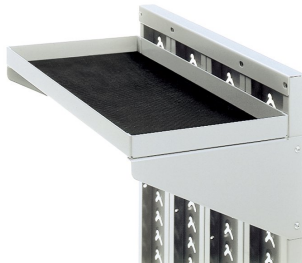

CTW3 trolley shelf

End shelf for CTW3 heavy duty trolley, constructed of sheet steel with a RAL 7035(light grey) epoxy powder coat finish.

Attribute	Value
Name	CTW3 trolley shelf
Part no.	12102084.16
Width	270
Depth	600
Height	35
Product material	Sheet steel
Product surface	Powder coated
Product brand	cubio