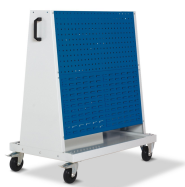

4 Panel Combinaton Trolley

Designed to provide high capacity storage especially suitable for hand tools and small components. Fitted with 125mmØ castors and side mounted push/pull handles for easy movement. Panels can be fitted vertically or at an incline.

Attribute	Value
Name	4 Panel Combinaton Trolley
Part no.	14026029.16
Depth	650
Width	1000
Height	1600
Colour	Light grey
Product material	Sheet steel
Product surface	Powder coated
Product brand	perfo
Model	mobile
Version	1426_av_version_of_panel_double
Panel type	Combination
Number of louvre panels	2