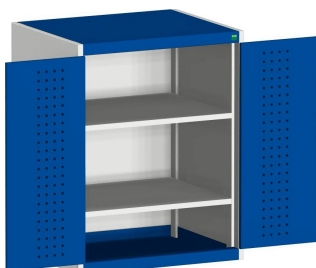

## Cubio SMF-869-1.1 cupboard with perfo door

Cubio heavy duty cupboard with perfo lined doors 800mm (W) x 650mm (D) x 900mm (H). Constructed of reinforced welded steel housing. Complete with 2 x galvanised steel shelves with 100kg U.D.L capacity. Finished in hardwearing RAL 7035/5010 (light grey / blue) epoxy polyester powdercoat.

Attribute	Value
Name	Cubio SMF-869-1.1 cupboard with perfo door
Part no.	40020144.11V
Depth	650
Width	800
Height	900
Colour	Light grey / blue
Product material	Sheet steel
Product surface	Powder coated
EAN code	5039350031117
Customs tariff number	94032080
Product brand	cubio
Door height 1	700 mm
Number of shelves	2
Shelf Load Capacity	100kg