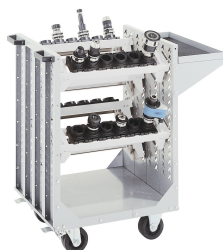

CTW3 heavy duty trolley with 6 ISO 40 tool carriers

Complete kit of trolley and carriers, carriers can be located in any position with the brackets included

Attribute	Value
Name	CTW3 heavy duty trolley with 6 ISO 40 tool carriers
Part no.	10401033.16
Width	670
Depth	600
Height	980
Product material	Sheet steel
Product surface	Powder coated
Product brand	cubio