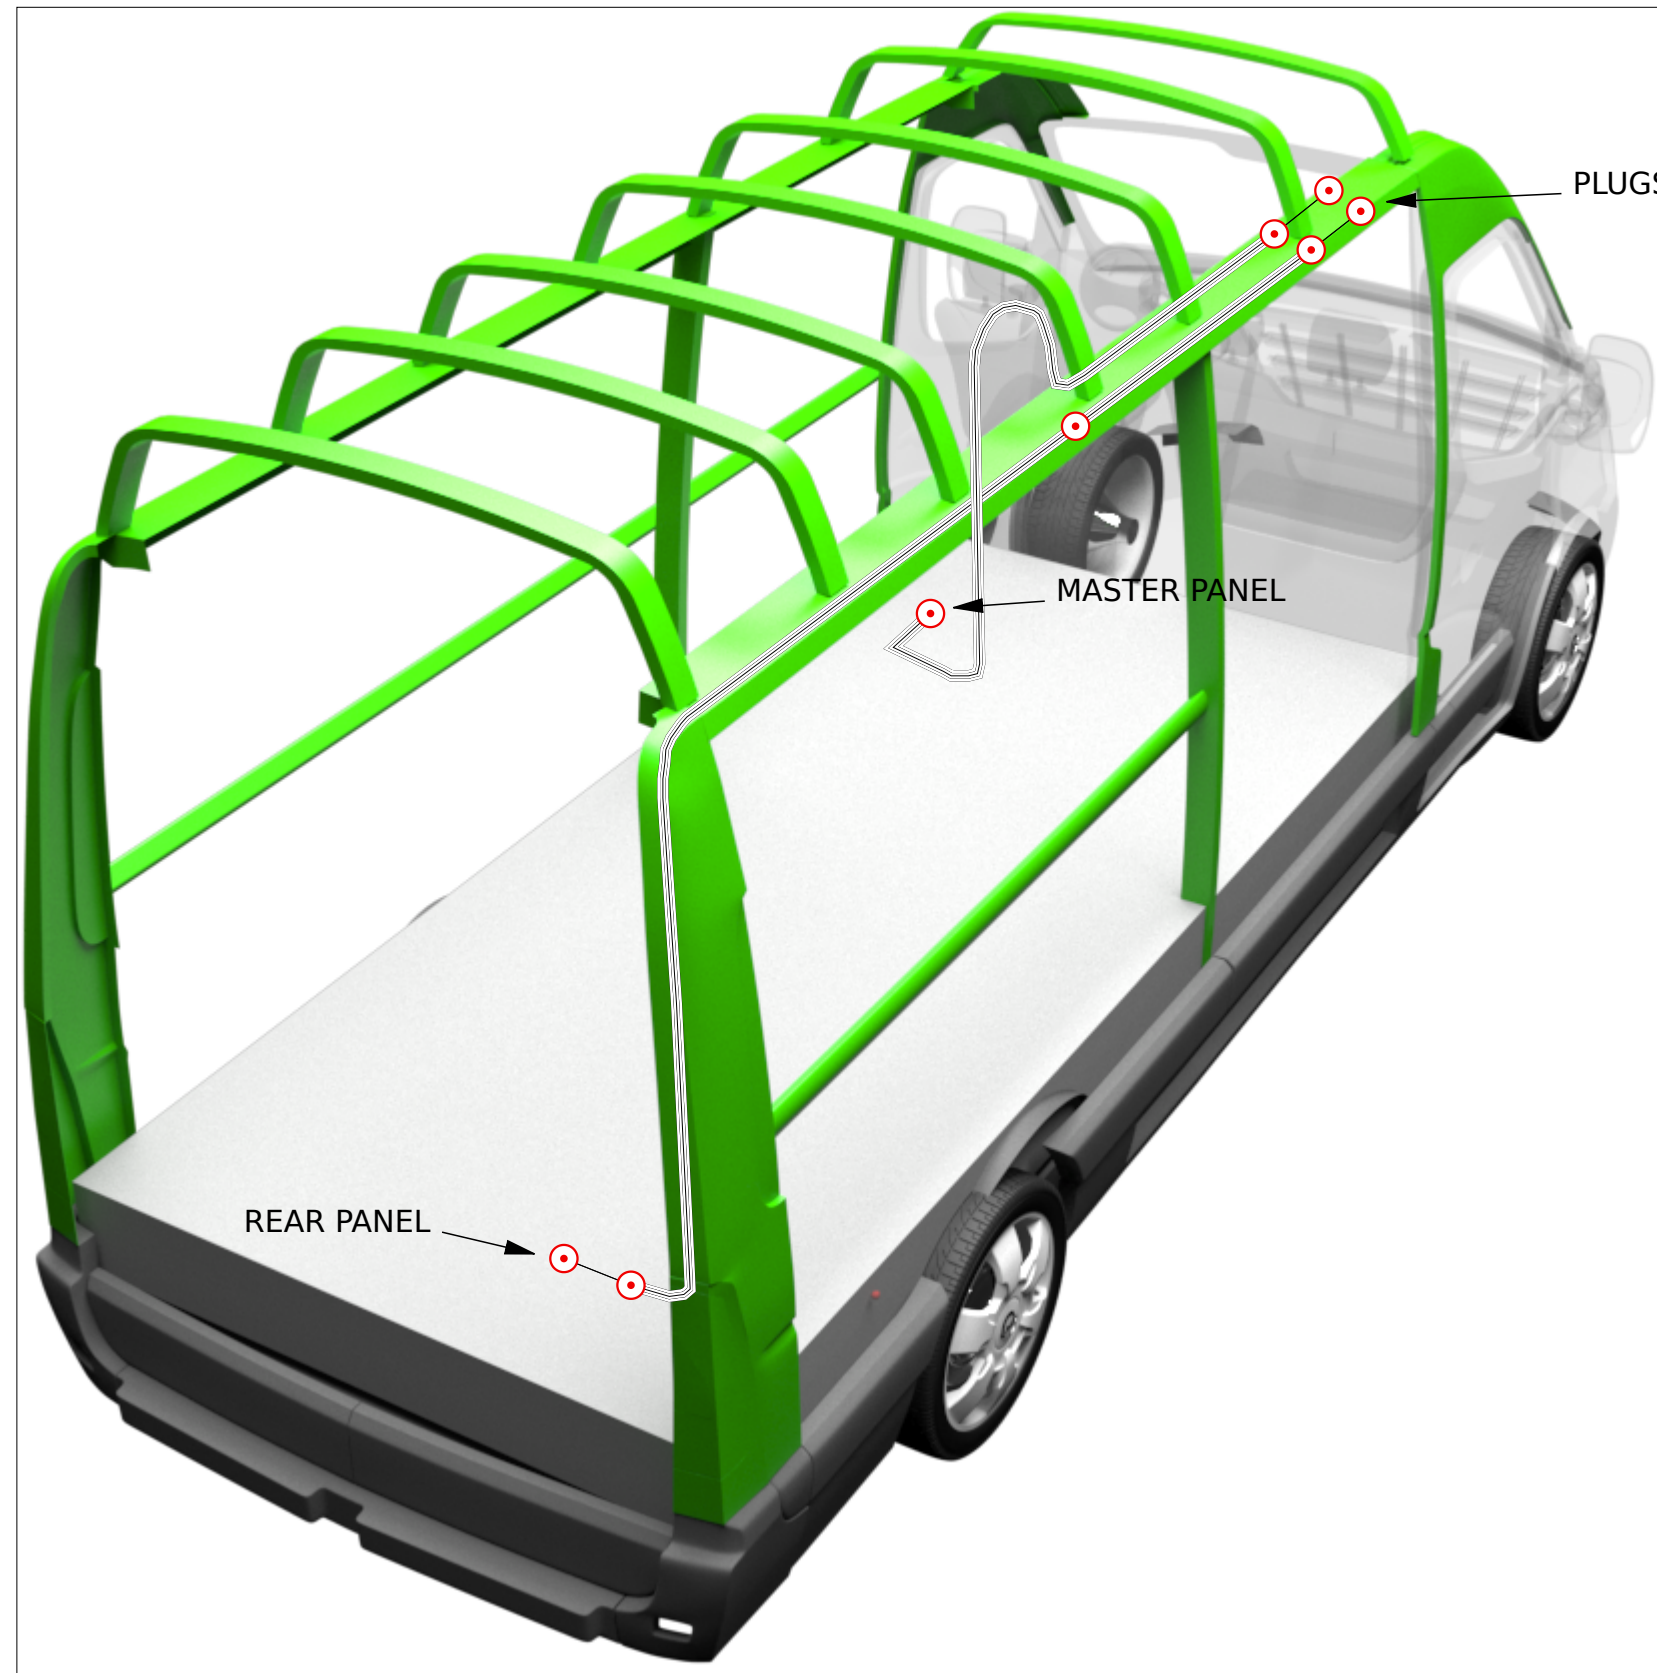

1 2 3 4 5 6 7 8

A

A

B

B

C

C

D

D

E

E

F

F

Bott Ltd Vehicle Operation
 Ashby de la Zouch
 Tel: (+44) 01530 410 600
 Fax: (+44) 01530 410 629
 Web: www.bott-group.com

Customer Details	NORTHUMBRIAN WATER
Vehicle Make	IVECO DAILY 70C18 4100MM H3
Loom Location	MAIN INTERCOM CUSTOMER