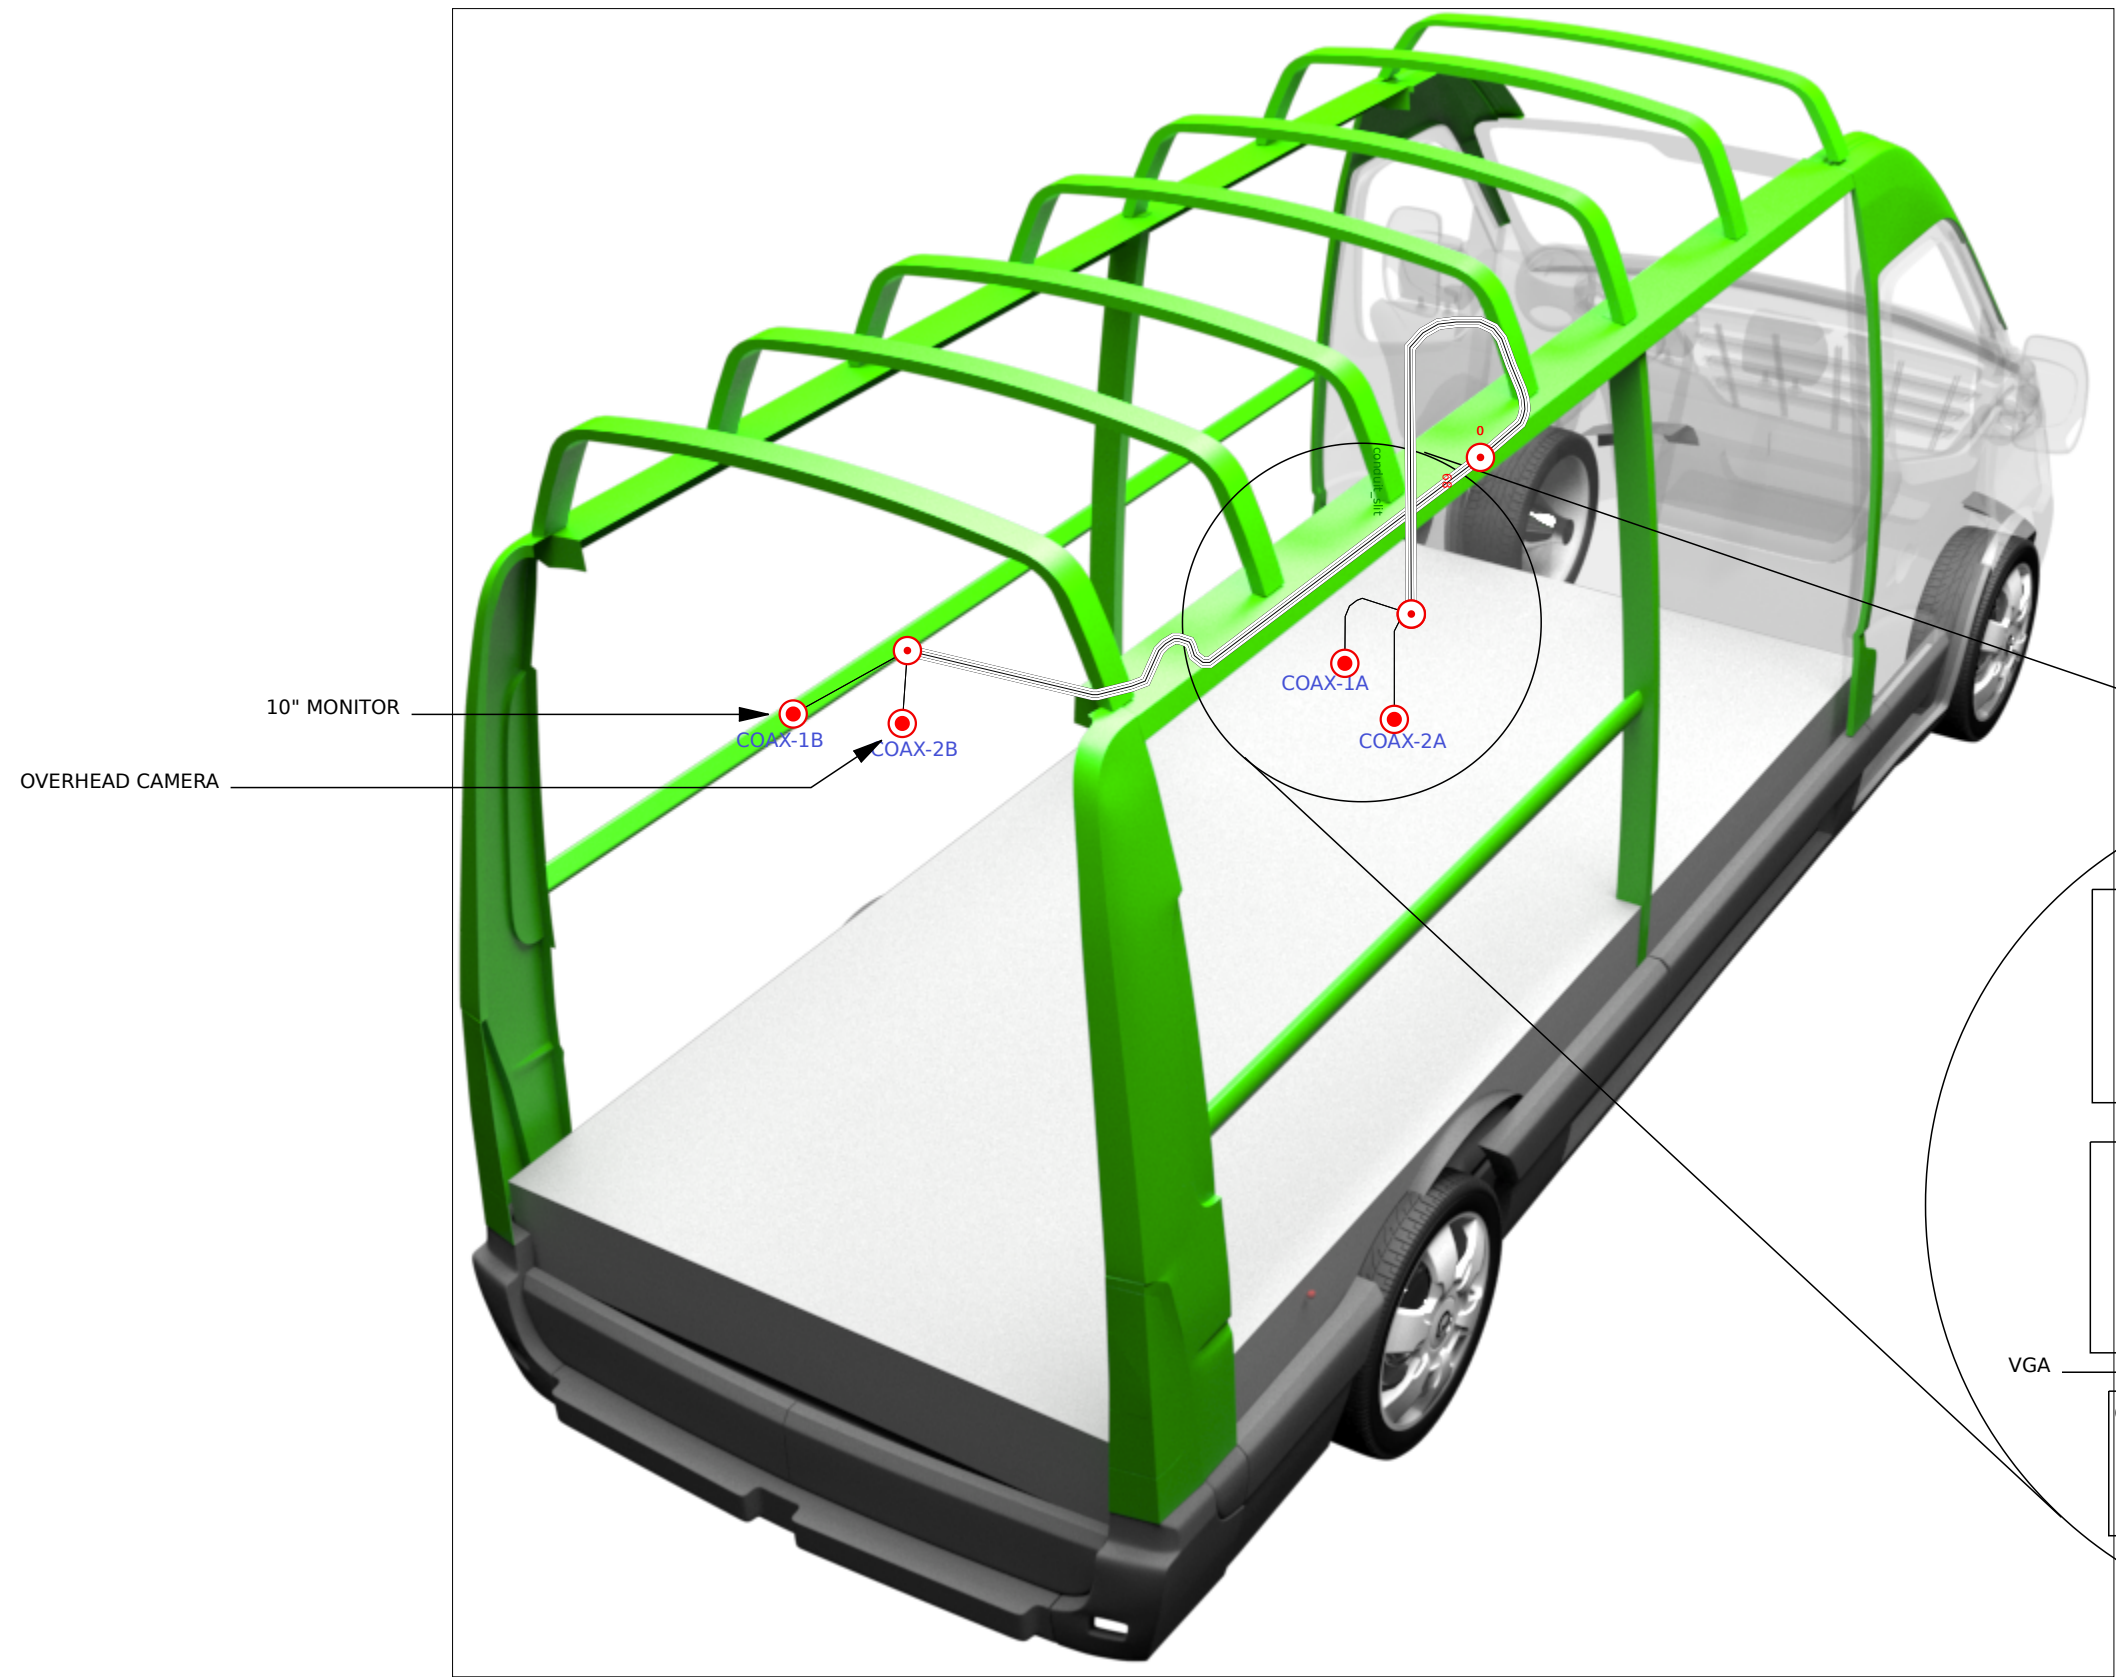

1 2 3 4 5 6 7 8

A

B

C

D

E

A

B

C

D

E

F

Bott Ltd Vehicle Operation
 Ashby de la Zouch
 Tel: (+44) 01530 410 600
 Fax: (+44) 01530 410 629
 Web: www.bott-group.com

Customer Details	NORTHUMBRIAN WATER
Vehicle Make	IVECO DAILY 70C18 4100MM H3
Loom Location	MAIN COAX CUSTOMER

Quote Number	BASH012042A	Drawn by	dave
Loom Part Number	18930014-0-1COAX-	Checked by	
Issue	0	Units	
Date	2020-02-13		
Scale			

F