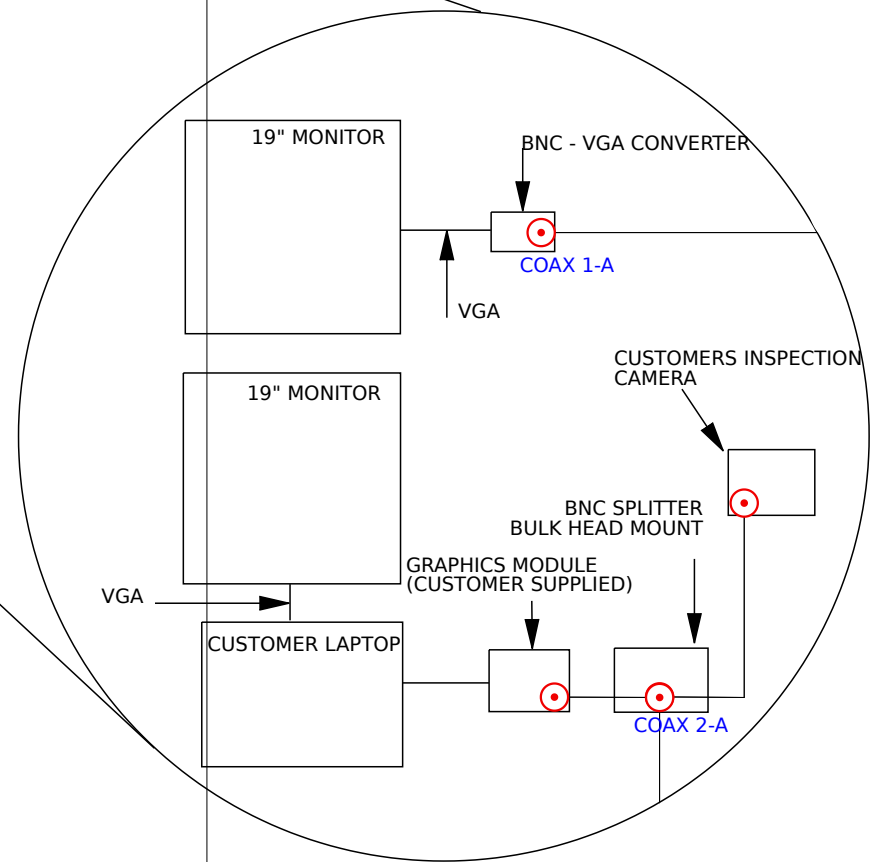

1 2 3 4 5 6 7 8

A

B

C

D

E

A

B

C

D

E

F

Bott Ltd Vehicle Operation
 Ashby de la Zouch
 Tel: (+44) 01530 410 600
 Fax: (+44) 01530 410 629
 Web: www.bott-group.com

Customer Details	NORTHUMBRIAN WATER
Vehicle Make	IVECO DAILY 70C18 4100MM H3
Loom Location	MAIN COAX CUSTOMER

Quote Number	BASH012042A	Drawn by	dave
Loom Part Number	18930014-0-1COAX-	Checked by	
Issue	0	Units	
Date	2020-02-13		
Scale			

F